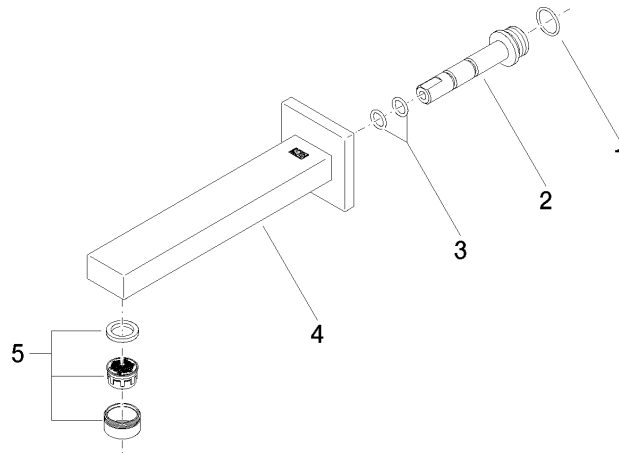

SYMETRICS eSET Touchfree Basin mixer without pop-up waste with temperature setting - Chrome

ST 010 205 2980

- 185mm projection
- fixed spout
- circular, air-enriched flow
- hole diameter 37 mm
- rosette 60 x 60 mm
- 1/2" connection
- plug-link mounting
- max. flow 7 l/min
- lead-free
- WRAS 1904065

For Touchfree control please order eSet Touchfree
WITH or WITHOUT temperature adjustment

Recommended miscellaneous

Concealed wall elbow -

- max. recess depth 163 mm
- min. recess depth 90 mm

35 085 970 90

SYMETRICS eSET Touchfree Basin mixer without pop-up waste with temperature setting - Chrome

ST 010 205 2980

SYMETRICS eSET Touchfree Basin mixer without pop-up waste with temperature setting - Chrome

ST 010 205 2080
mm [inches]

Flow rate chart

Certificates

LGA_18592.

WRAS_1904065.

SYMETRICS eSET Touchfree Basin mixer without pop-up waste with temperature setting - Chrome

ST 010 205 2980

Spare parts list

No.	Item Number	Name	Quantity used	Delivery time
1	09 14 10 053 90	seal	1	2
2	09 24 04 135 90	nipple	1	2
3	09 14 10 008 90	seal	2	2
4	90 11 68 004 00-00	spout	1	10
5	90 23 01 029 02-00	aerator	1	10