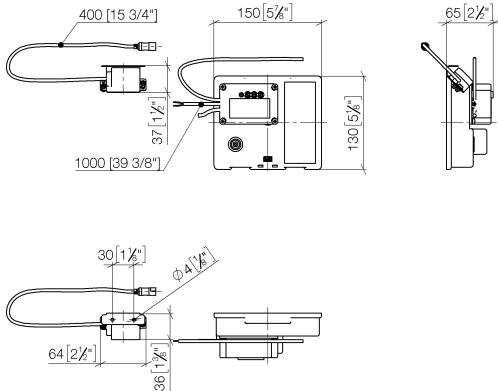

- max. recess depth 125 mm
- min. recess depth 90 mm

Recommended miscellaneous

Extension for Touchfree 500 mm - 12 765 970 90

SYMETRICS eSET Touchfree Basin mixer without pop-up waste with temperature setting - Chrome

ST 010 205 2080
mm [inches]

Certificates

LGA_29120.	WRAS_1906116.	IAPMO_EGS.	CE000001_eSet_Tou chfree_20171206_D E_signed.	CE000002_eSet_Tou chfree_20171206_E N_signed.
LGA_29119.				

SYMETRICS eSET Touchfree Basin mixer without pop-up waste with temperature setting - Chrome

SYMETRICS eSET Touchfree Basin mixer without pop-up waste with temperature setting - Chrome

ST 010 205 2980

- 185mm projection
- fixed spout
- circular, air-enriched flow
- hole diameter 37 mm
- rosette 60 x 60 mm
- 1/2" connection
- plug-link mounting
- max. flow 7 l/min
- lead-free
- WRAS 1904065