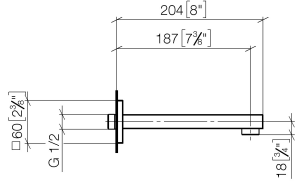

- max. recess depth 125 mm
- min. recess depth 90 mm

Recommended miscellaneous

Extension for Touchfree 500 mm - 12 765 970 90

SYMETRICS eSET Touchfree Basin mixer without pop-up waste with temperature setting - Chrome

SYMETRICS eSET Touchfree Basin mixer without pop-up waste with temperature setting - Chrome

ST 010 205 2980

- 185mm projection
- fixed spout
- circular, air-enriched flow
- hole diameter 37 mm
- rosette 60 x 60 mm
- 1/2" connection
- plug-link mounting
- max. flow 7 l/min
- lead-free
- WRAS 1904065

For Touchfree control please order eSet Touchfree
WITH or WITHOUT temperature adjustment

Recommended miscellaneous

Concealed wall elbow -

- max. recess depth 163 mm
- min. recess depth 90 mm

35 085 970 90

SYMETRICS eSET Touchfree Basin mixer without pop-up waste with temperature setting - Chrome

ST 010 205 2980

SYMETRICS eSET Touchfree Basin mixer without pop-up waste with temperature setting - Chrome

ST 010 205 2080
mm [inches]