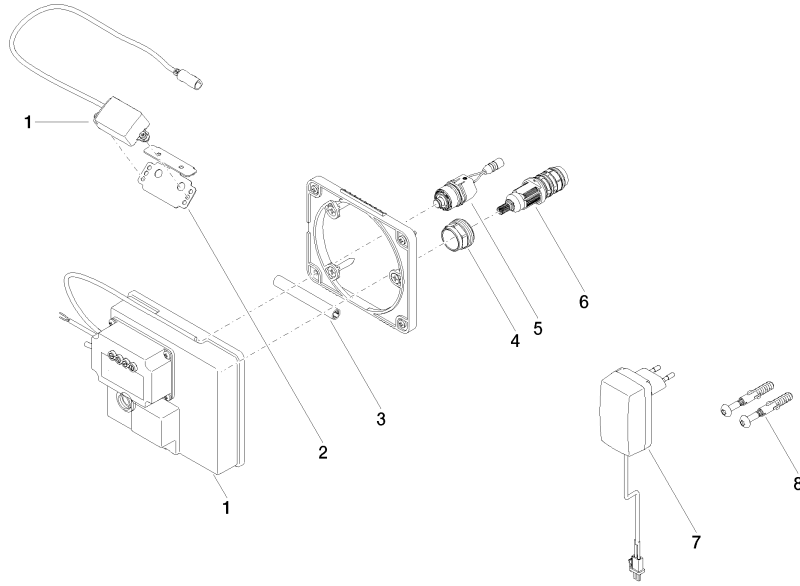

- max. recess depth 125 mm
- min. recess depth 90 mm

Recommended miscellaneous

Extension for Touchfree 500 mm - 12 765 970 90

SYMETRICS eSET Touchfree Basin mixer without pop-up waste with temperature setting - Chrome

ST 010 205 2080
mm [inches]

Certificates

LGA_29120.	WRAS_1906116.	IAPMO_EGS.	CE000001_eSet_Tou chfree_20171206_D E_signed.	CE000002_eSet_Tou chfree_20171206_E N_signed.
LGA_29119.				

SYMETRICS eSET Touchfree Basin mixer without pop-up waste with temperature setting - Chrome

ST 010 205 2980

Spare parts list

No.	Item Number	Name	Quantity used	Delivery time
1	90 10 01 177 00 90	electronic accessories	1	2
2	90 17 20 199 00 90	holder	1	2
3	90 23 01 124 00 90	sleeve	1	2
4	09 23 10 129 90	nut	1	2
5	04 30 50 079 00 90	valve	1	2
6	90 15 02 013 00 90	cartridge	1	2
7	04 10 01 246 00 90	electronic accessories	1	2
8	04 30 31 024 01 90	fixing set	1	2

SYMETRICS eSET Touchfree Basin mixer without pop-up waste with temperature setting - Chrome

ST 010 205 2980

- 185mm projection
- fixed spout
- circular, air-enriched flow
- hole diameter 37 mm
- rosette 60 x 60 mm
- 1/2" connection
- plug-link mounting
- max. flow 7 l/min
- lead-free
- WRAS 1904065